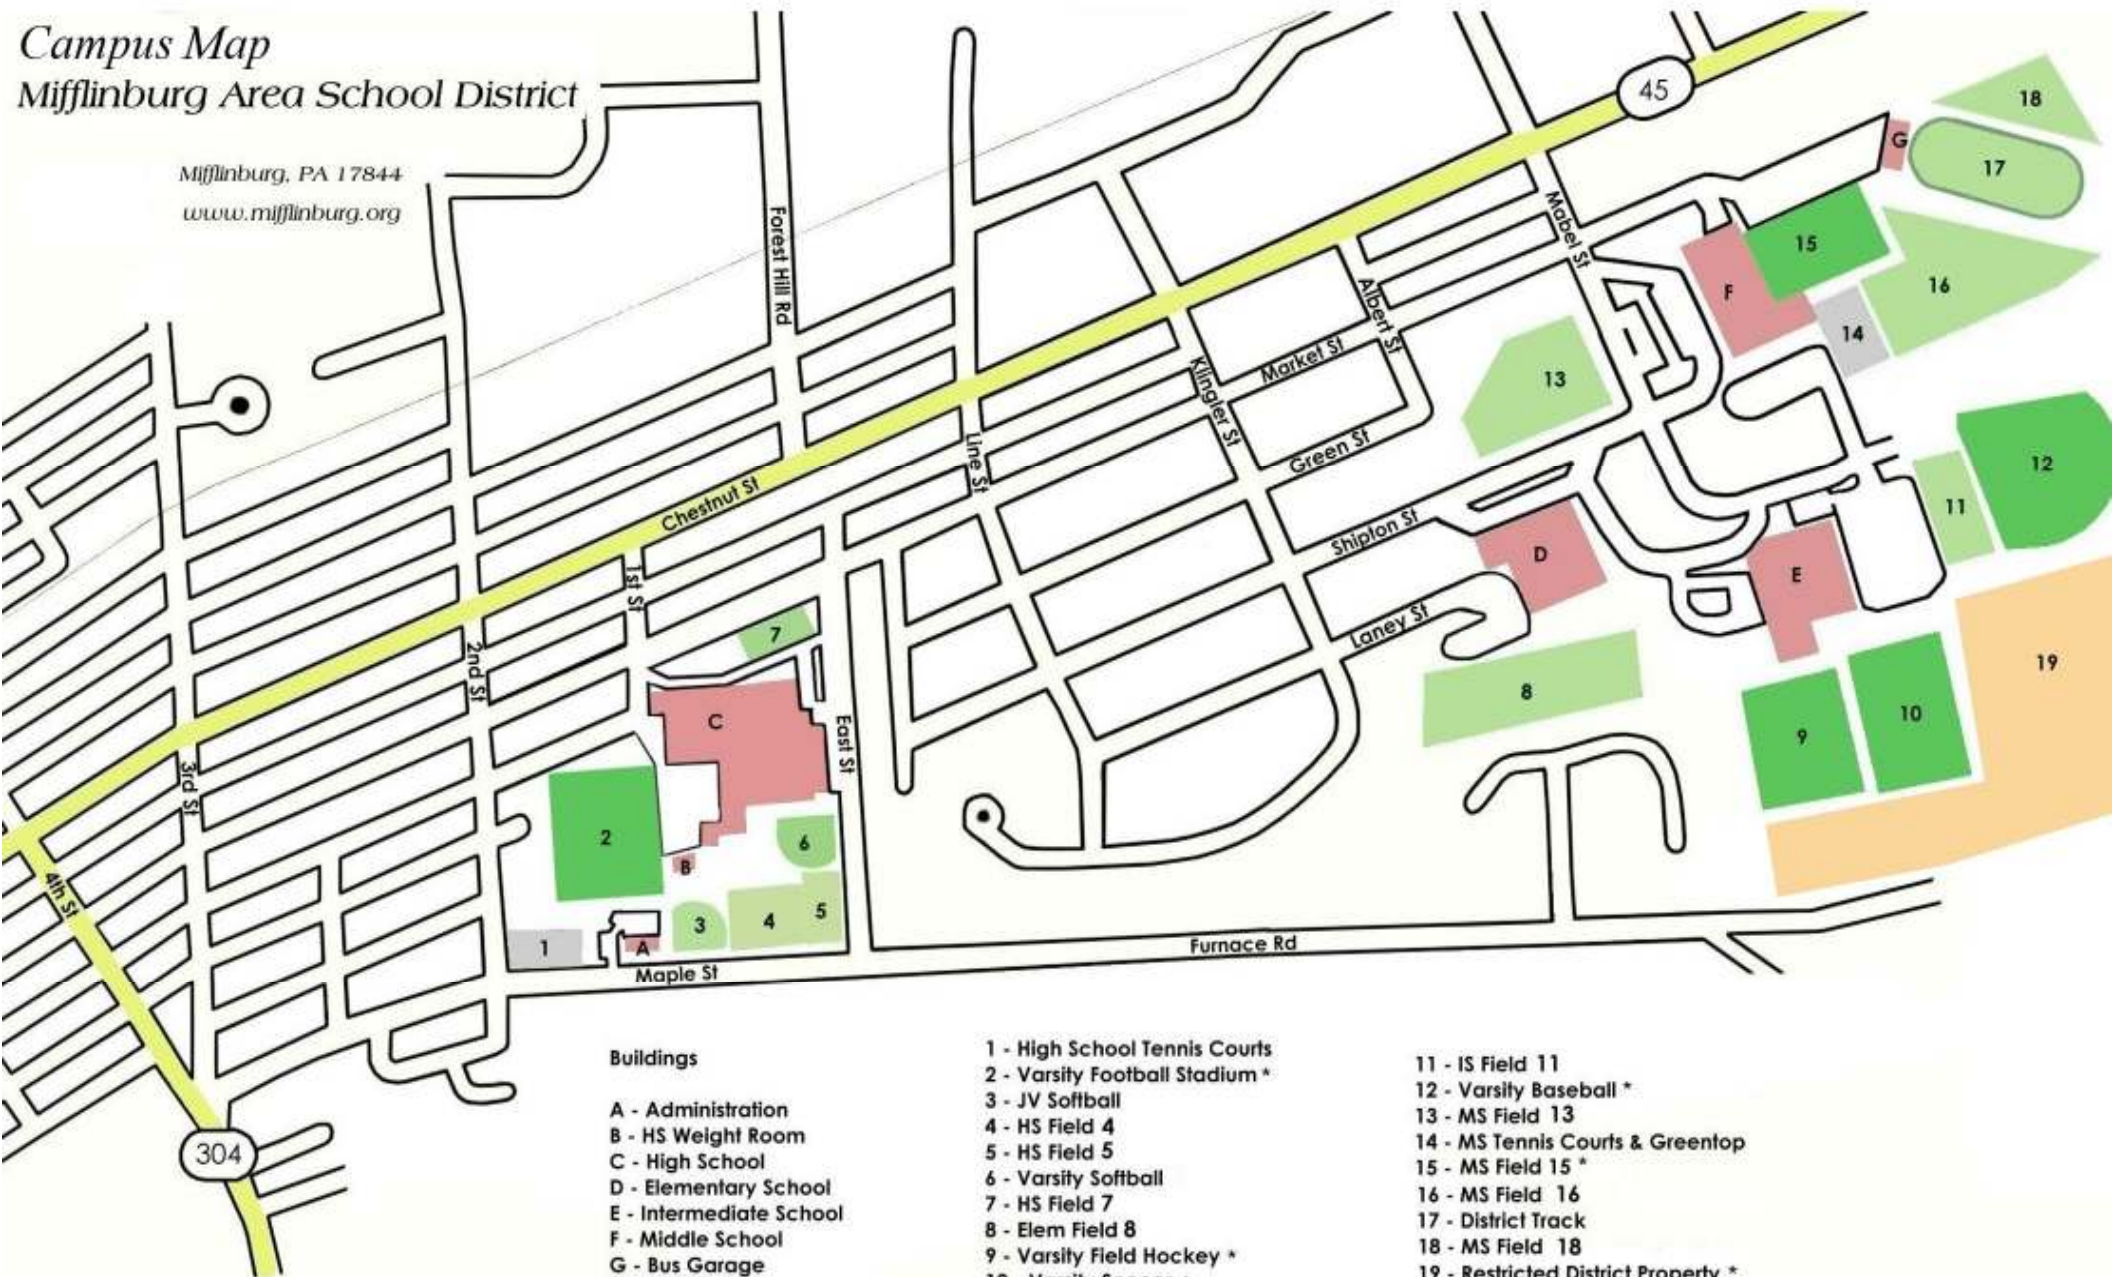

Campus Map

Mifflinburg Area School District

Mifflinburg, PA 17844
www.mifflinburg.org

Buildings

- A - Administration
- B - HS Weight Room
- C - High School
- D - Elementary School
- E - Intermediate School
- F - Middle School
- G - Bus Garage

- 1 - High School Tennis Courts
- 2 - Varsity Football Stadium *
- 3 - JV Softball
- 4 - HS Field 4
- 5 - HS Field 5
- 6 - Varsity Softball
- 7 - HS Field 7
- 8 - Elem Field 8
- 9 - Varsity Field Hockey *
- 10 - Varsity Soccer *

- 11 - IS Field 11
 - 12 - Varsity Baseball *
 - 13 - MS Field 13
 - 14 - MS Tennis Courts & Greentop
 - 15 - MS Field 15 *
 - 16 - MS Field 16
 - 17 - District Track
 - 18 - MS Field 18
 - 19 - Restricted District Property *
- * Denotes Restricted Athletic Field